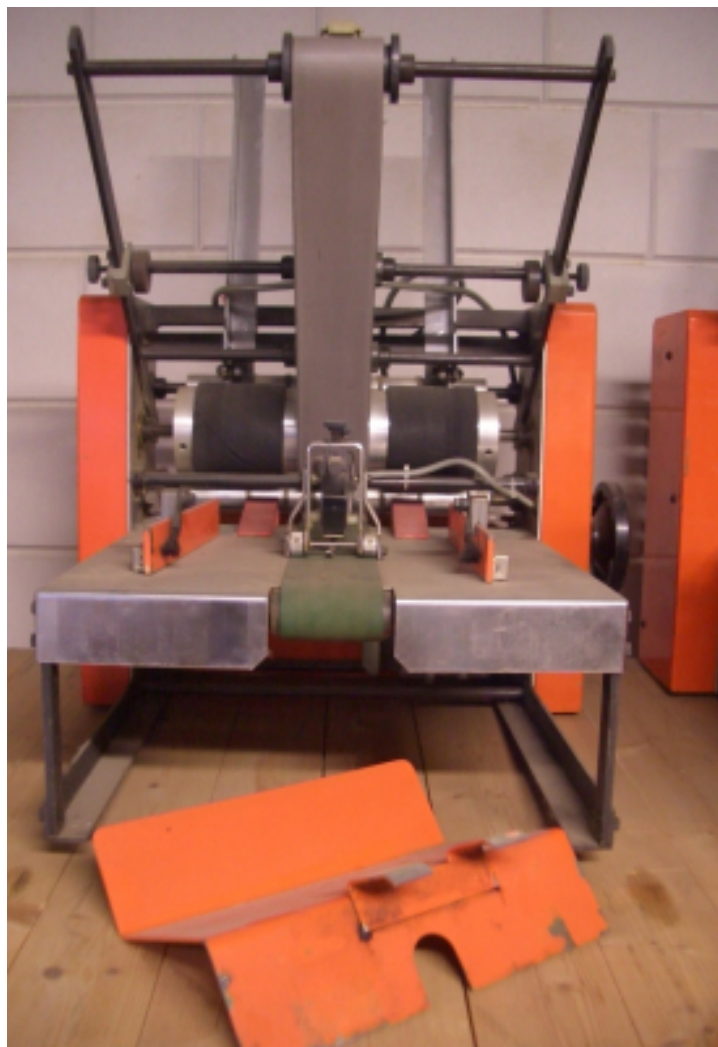

Unilith Envelope feeder

Reference # 2707
Year
Available Immediately

Complete with

- Envelope feeder maximum 38 cm
- 220 V